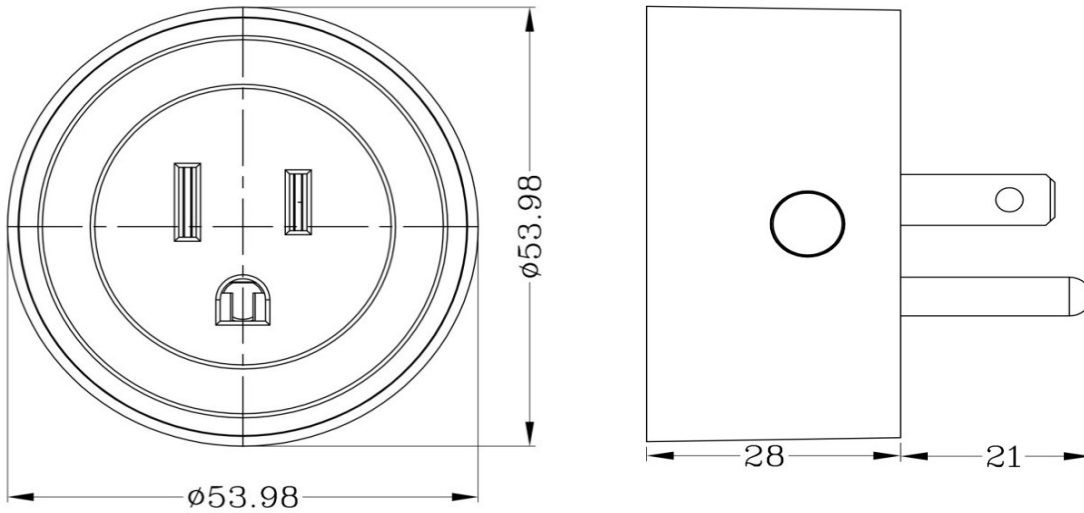

1.1 Specification

General:

Model	MJ-V01	Color	White
Name	Smart Plug	Material	ABS+PC
Type	B (3 Pin)	Net Weight	55g/ 1.94oz/ 0.12lb
Country	US,JP	Wi-Fi	2.4G, 8.0.2.11 b/g/n
APP Name	SmartLife	Voice Platform	Amazon Alexa, Google Assistant

Dimension & Weight

Carton		Single product	
No of packages	100	Net Weight	55g/ 1.94oz/ 0.12lb
Gross Weight	7.61kg	Gross weight	71.1g/ 2.51oz/ 0.16lb
Dimension	319x256x319mm	Package Dimension	58x58x58mm

Unit: mm